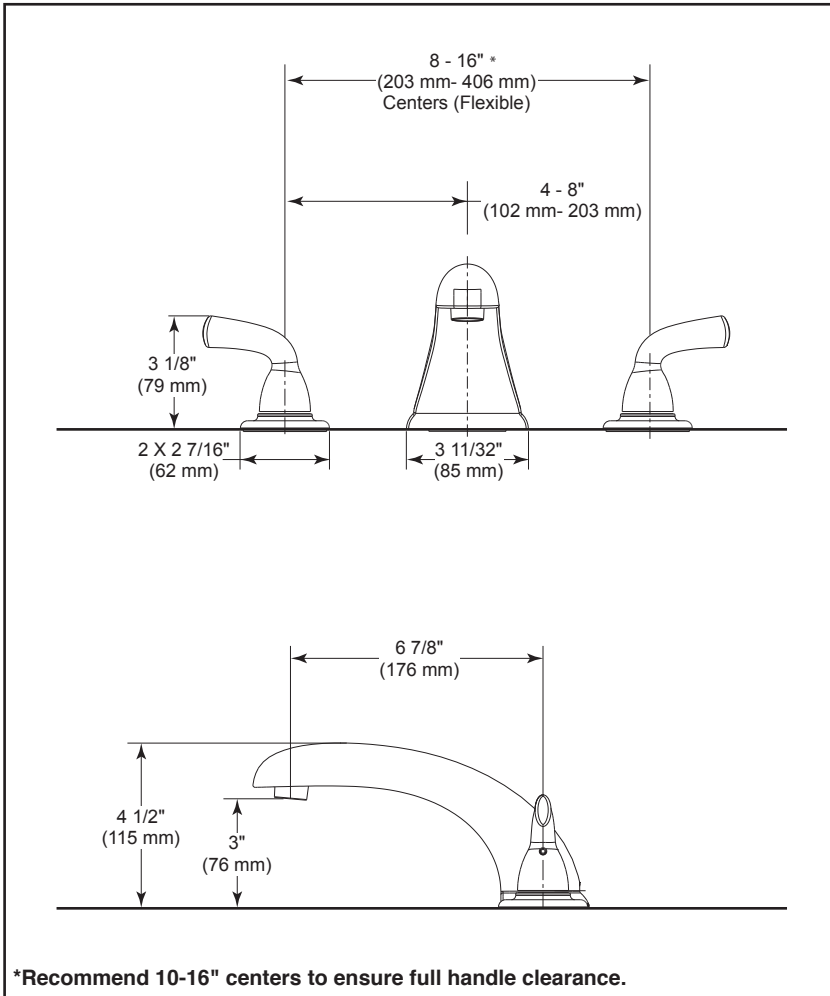

BT2710▲

Submitted Model No.: _____

Specific Features: _____

▲ Designate proper finish suffix

ROMAN TUB/WHIRLPOOL FAUCET TRIM

- Foundations® Collection
- Three Hole Installation

STANDARD SPECIFICATIONS:

- Trim only for two handle Roman Tub faucet for concealed mounting
- Temperature and volume controlled with handles
- Rough-In kit must also be ordered to complete installation
 - R2700 or R2707 for three hole
 - RP23601 for three hole 10" fixed installation
 There are separate specification sheets on each rough-in kit if more details are required